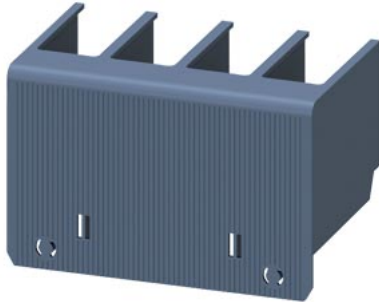

Terminal cover for 3RT135 (set consisting of 1 pair)

product brand name	SIRIUS
product category	Terminal covers
product designation	terminal cover
product type designation	3RT19

General technical data	
Substance Prohibittance (Date)	03/27/2017
Weight	0.208 kg