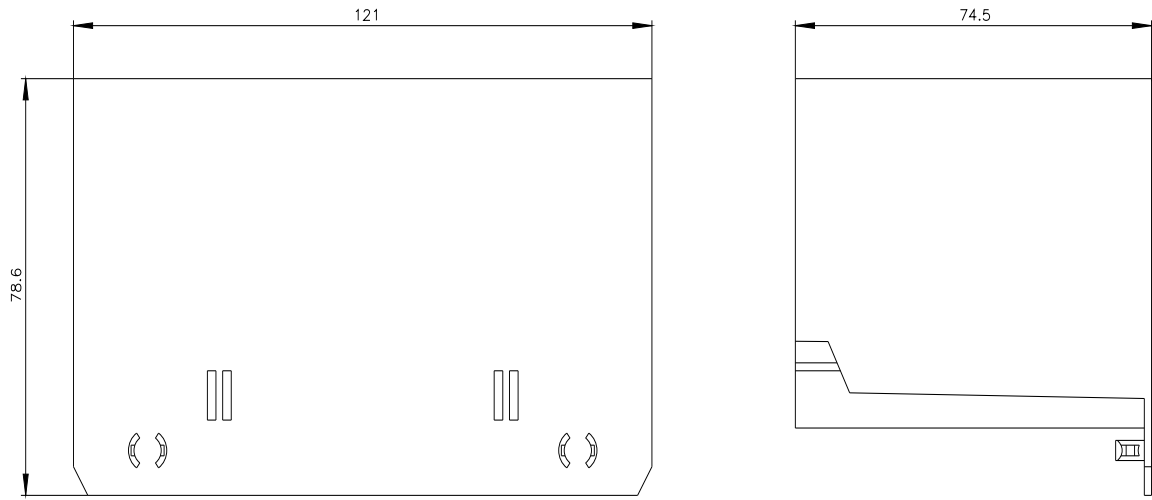

Terminal cover for 3RT135 (set consisting of 1 pair)

product brand name	SIRIUS
product category	Terminal covers
product designation	terminal cover
product type designation	3RT19

General technical data	
Substance Prohibittance (Date)	03/27/2017
Weight	0.208 kg

Further information

Information on the packaging
<https://support.industry.siemens.com/cs/ww/en/view/109813875>
 Information for data generation and storage
<https://support.industry.siemens.com/cs/ww/en/view/109995012>
 Information- and Downloadcenter (Catalogs, Brochures,...)
<https://www.siemens.com/ic10>
 Industry Mall (Online ordering system)
<https://mall.industry.siemens.com/mall/en/en/Catalog/product?mlfb=3RT1956-4EB10>
 Cax online generator
<https://support.automation.siemens.com/WW/CAXorder/default.aspx?lang=en&mlfb=3RT1956-4EB10>
 Service&Support (Manuals, Certificates, Characteristics, FAQs,...)
<https://support.industry.siemens.com/cs/ww/en/ps/3RT1956-4EB10>
 Image database (product images, 2D dimension drawings, 3D models, device circuit diagrams, EPLAN macros, ...)