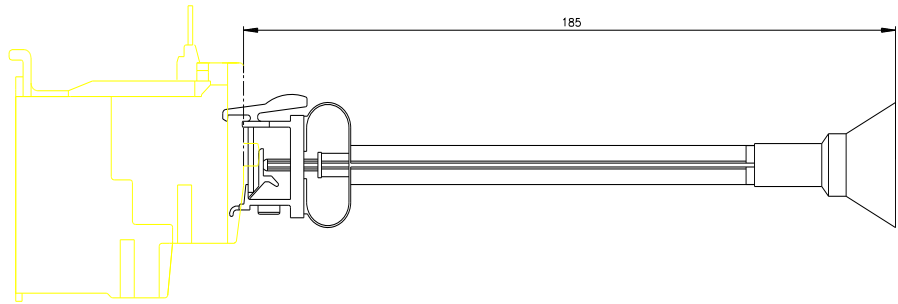

<https://mall.industry.siemens.com/mall/en/en/Catalog/product?mlfb=3RB3980-0A>

Cax online generator

<https://support.automation.siemens.com/WW/CAXorder/default.aspx?lang=en&mlfb=3RB3980-0A>

Service&Support (Manuals, Certificates, Characteristics, FAQs,...)

<https://support.industry.siemens.com/cs/ww/en/ps/3RB3980-0A>

Image database (product images, 2D dimension drawings, 3D models, device circuit diagrams, EPLAN macros, ...)

https://www.automation.siemens.com/bilddb/cax_de.aspx?mlfb=3RB3980-0A&lang=en